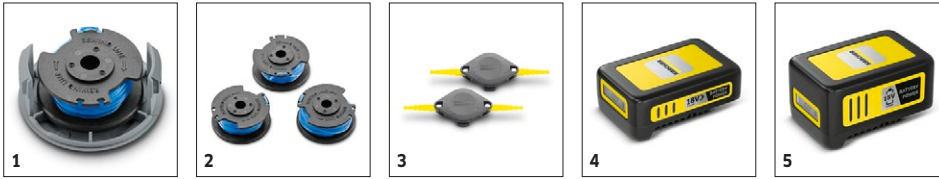

LTR 18-25 Cordless Grass Trimmer

Ultra-light and easy to operate, the LTR 18-25 cordless grass trimmer is ideal for trimming and edging smaller to medium lawns.

1 Lightweight

LTR 18-25 Cordless Grass Trimmer (Machine Only)

Technical data

Order Number	1.444-300.0	
EAN code	4054278548975	
Speed	cm	25
Speed	rpm	9500
Strimmer cutter	Thread head	
Thread extension	automatic	
Thread diameter	mm	1,6
Speed regulation	no	
Battery platform	18 V battery platform	
Battery voltage	V	18
Runtime per battery charging	m	max. 300 (2.5 Ah) / max. 600 (5.0 Ah)
Runtime per battery charging	min.	max. 30 (2.5 Ah) / max. 60 (5.0 Ah)
Weight without accessories	kg	1,6
Dimensions (L x W x H)	mm	1184 × 296 × 386

Equipment

Coil	■
Additional handle	■
	■

■ Included in delivery. * Lawn edge

LTR 18-25 CORDLESS GRASS TRIMMER (MACHINE ONLY)

KÄRCHER

1.444-300.0

		Order Number					Price	Description	
Lawn trimmer									
Lawn Trimmer Spool LTR 18	1	2.444-014.0						Replacement lawn Trimmer spool for use with all Kärcher 18v lawn trimmers.	<input checked="" type="checkbox"/>
Lawn Trimmer Spool (3 Pack) LTR 18	2	2.444-016.0						Replacement lawn Trimmer spools (3 pack) for use with all Kärcher 18v lawn trimmers.	<input type="checkbox"/>
Lawn Trimmer blade (2 pack) LTR 18	3	2.444-022.0						Heavy duty lawn trimmer blades (2 pack) for use with all Kärcher 18v lawn trimmers.	<input type="checkbox"/>
Batteries									
18v / 2.5Ah Battery	4	2.445-034.0						18v / 2.5Ah battery with innovative Real Time Technology, including an LCD display to show exactly how much battery life is left. Suitable for use in all devices using the Kärcher 18V battery power platform.	<input type="checkbox"/>
18v / 5.0Ah Battery	5	2.445-035.0						18v / 5.0Ah battery with innovative Real Time Technology, including an LCD display to show exactly how much battery life is left. Suitable for use in all devices using the Kärcher 18V battery power platform.	<input type="checkbox"/>