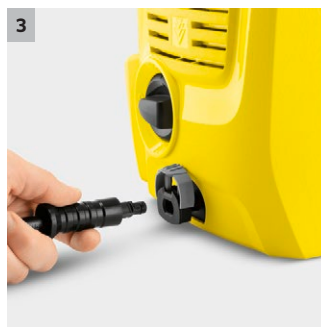

### 1 Integrated cable slot

- Power cable can be stowed away neatly and in a space-saving manner.

### 3 Quick Connect System

- The high-pressure hose can be connected/disconnected to/from the device and trigger gun simply and quickly.