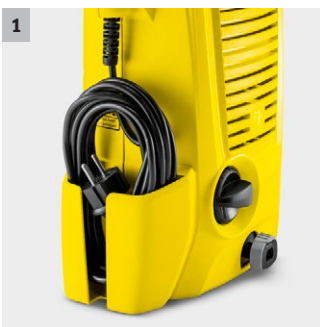

### 1 Integrated cable slot

- Power cable can be stowed away neatly and in a space-saving manner.

### 3 Quick Connect System

- The high-pressure hose can be connected/disconnected to/from the device and trigger gun simply and quickly.