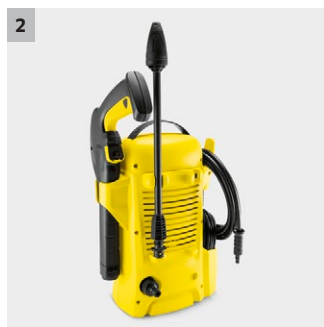

## K 2 Universal Edition

The K 2 Universal Edition pressure washer is designed for occasional use and reliably removes light dirt around the home.

### 1 Integrated cable slot

- Power cable can be stowed away neatly and in a space-saving manner.

### 3 Quick Connect System

- The high-pressure hose can be connected/disconnected to/from the device and trigger gun simply and quickly.