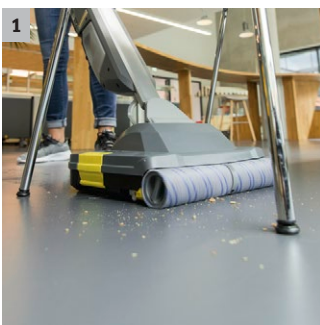

BR 30/1 C Bp Pack

Ideal for hygienic maintenance cleaning and floor disinfection on small areas: The compact BR 30/1 C Bp Pack cordless scrubber drier with microfibre roller technology from Kärcher.

1 Excellent cleaning results

- Up to 20% better results than manual floor cleaning.
- Thorough uptake of dirty water, cleaning agents, coarse dirt and hairs.

2 Quick drying times

- Up to 60% quicker drying time than manual floor cleaning.
- Short drying times reduce the slip risk of wet floors.

3 High level of hygiene

- Thorough uptake of dirty water, cleaning agents, coarse dirt and hairs.
- Hygienic cleaning process for increased safety at work.

4 Parking position with parking rests

- No contact between wet rollers and floor when in parking position.
- Quick-drying rollers.