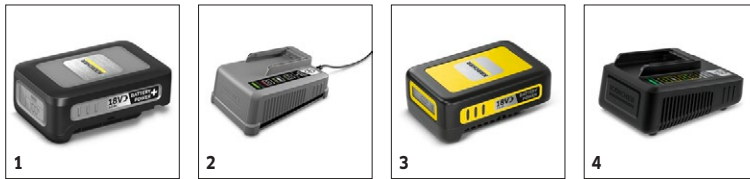

Equipment

Variant	Battery and charger included
2-tank system	■
Roller brush	■

■ Included in the scope of supply.

BR 30/1 C BP PACK

1.783-050.0

		Order no.					Price	Description	
Batteries									
Battery Power+ 18/30	1	2.445-042.0						With Real Time Technology via LCD display: Very powerful Battery Power+ 18 V lithium-ion battery. Long runtime thanks to a capacity of 3.0 Ah. With voltage monitoring and IPX5 protection.	■
Battery chargers									
Fast charger Battery Power+ 18/60	2	2.445-044.0						Quick charger for all 18 V Kärcher Battery Power and Kärcher Battery Power+ lithium-ion battery. 6 amps charging current. With LED operating status indicator. Low stand-by consumption. Wall mounting.	■
Batteries									
Battery Power 18/25	3	2.445-034.0						18 V / 2.5 Ah Kärcher Battery Power exchangeable battery with innovative Real Time Technology incl. LCD display to indicate battery level. Suitable for use in all devices on the 18 V Kärcher battery platform.	□
Battery chargers									
Fast Charger Battery Power 18 V	4	2.445-032.0						The fast charger charges the 18 V/2.5 Ah Kärcher Battery Power exchangeable battery to 80% in just 44 minutes and can be used for all batteries on the 18 V Kärcher battery platform.	□