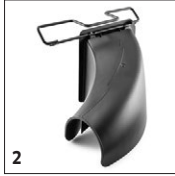

Equipment

Rear-wheel drive	■
Mulch kit	■
Grass catcher container	■
Blade	■

■ Included in delivery.

LM 530/36 BP 1.042-500.0

1

2

		Order no.					Price	Description	
Machine accessories									
Blade Lawn Mower 46 cm	1	2.042-014.0							<input checked="" type="checkbox"/>
LM side discharge kit	2	2.042-030.0							<input type="checkbox"/>