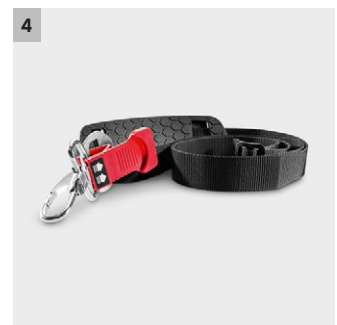

LB 930/36 Bp

Our battery powered LB 930/36 Bp leaf blower clears dry leaves and other debris quickly, thoroughly and quietly. And it does it with absolutely no emissions.

1 Metal scraper

- Clears sticky residues and dirt.
- Protects the end of the blow tube from damage.

2 High-speed nozzle

- Concentrates the blowing power onto a smaller area.
- Easily clears wet leaves and dirt.

3 Infinitely variable speed and turbo button

- Optimised blowing speed adjustment and performance increase when needed.
- Maximum control when removing stubborn foliage and dirt.

4 Comfortable shoulder strap

- Enables convenient, comfortable positioning so that you can work without getting tired.
- Balanced design.

LB 930/36 Bp

- Brushless motor
- Infinitely variable speed regulation and turbo button
- High-speed nozzle for increased blowing power