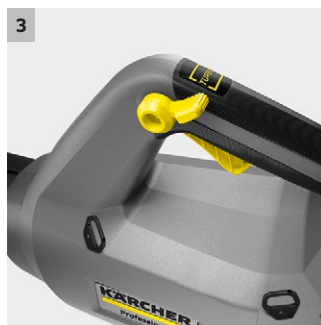

LB 930/36 Bp

Our battery powered LB 930/36 Bp leaf blower clears dry leaves and other debris quickly, thoroughly and quietly. And it does it with absolutely no emissions.

1 Metal scraper

- Clears sticky residues and dirt.
- Protects the end of the blow tube from damage.

2 High-speed nozzle

- Concentrates the blowing power onto a smaller area.
- Easily clears wet leaves and dirt.

3 Infinitely variable speed and turbo button

- Optimised blowing speed adjustment and performance increase when needed.
- Maximum control when removing stubborn foliage and dirt.

4 Comfortable shoulder strap

- Enables convenient, comfortable positioning so that you can work without getting tired.
- Balanced design.

LB 930/36 Bp

- Brushless motor
- Infinitely variable speed regulation and turbo button
- High-speed nozzle for increased blowing power