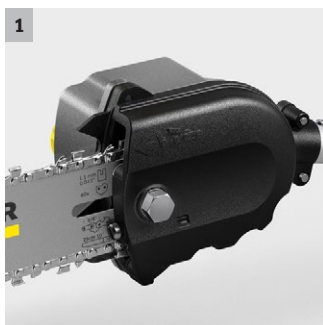

## MT CS 250/36

Interchangeable attachment for our MT 36 Bp battery powered multi tool: The MT CS 250/36 pole-mounted pruners with a compact design for safe, precise tree care, including hard-to-reach places from the ground.

## MT CS 250/36

- Automatic chain lubrication
- Electric chain brake
- Compact, lightweight design