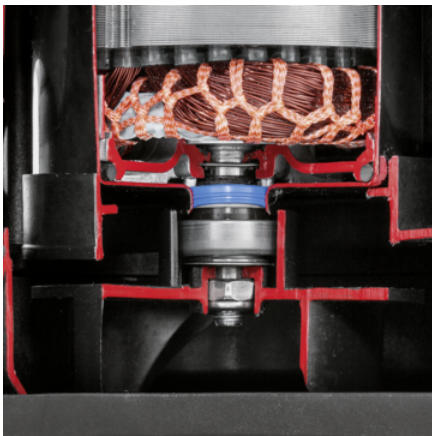

SP 22.000 DIRT LEVEL SENSOR

With level sensor and integrated prefilter: For challenging drainage tasks the submersible dirty water pump SP 22,000 Dirt Level Sensor manages to pump out dirty water at a rate of up to 22,000 l/h.

Equipment

Comfortable Carrying Handle	■
Connecting Hose	1", 1 1/4", 1 1/2"
Easy hose connection thanks to Quick Connect	■
Switching between manual/automatic operation	Switch on the pump
Level Sensor: Continuous switching level definition	■
Integrated Stainless Steel Prefilter	■
In automatic operation (auto), the pump automatically switches with the water level	■
In manual operation, the pump runs continuously until the minimum quantity of residual water is reached	■
Ceramic Face Seal	■

■ Included in delivery.

Ceramic Face Seal

- For an extra long lifetime.

Level Sensor

- For continuously variable definition of the switch-on and switch-off points of the pumps.

Quick Connect

- Connection thread for quick and uncomplicated connection of 1", 1 1/4" and 1 1/2" hoses.

EQUIPMENT FOR SP 22.000 DIRT LEVEL SENSOR 1.645-852.0

		Order no.	Description	
MISCELLANEOUS				
Flat Hose Set	1	2.997-100.0	The Kärcher flat hose set is the perfect addition to your pump. An ideal hose for pumping out dirty water from your flooded area.	<input type="checkbox"/>
HOSES				
PrimoFlex® hose 3/4" - 25 m	2	2.645-142.0	PrimoFlex® quality garden hose (3/4") 25 m. Pressure-resistant, reinforced braided. Unharmful to health. Bursting pressure: 24 bar. Wide operating temperature range from -20 to 65 °C.	<input type="checkbox"/>
PrimoFlex 1" 1m	3	2.645-247.0		<input type="checkbox"/>
Hose Performance Plus 3/4" -25m	4	2.645-322.0	Robust and extremely resistant to kinks, the Performance Plus garden hose is made from high-quality multi-layered woven material - for proven quality and performance.	<input type="checkbox"/>
Hose Performance Plus 3/4" - 50m	5	2.645-323.0		<input type="checkbox"/>