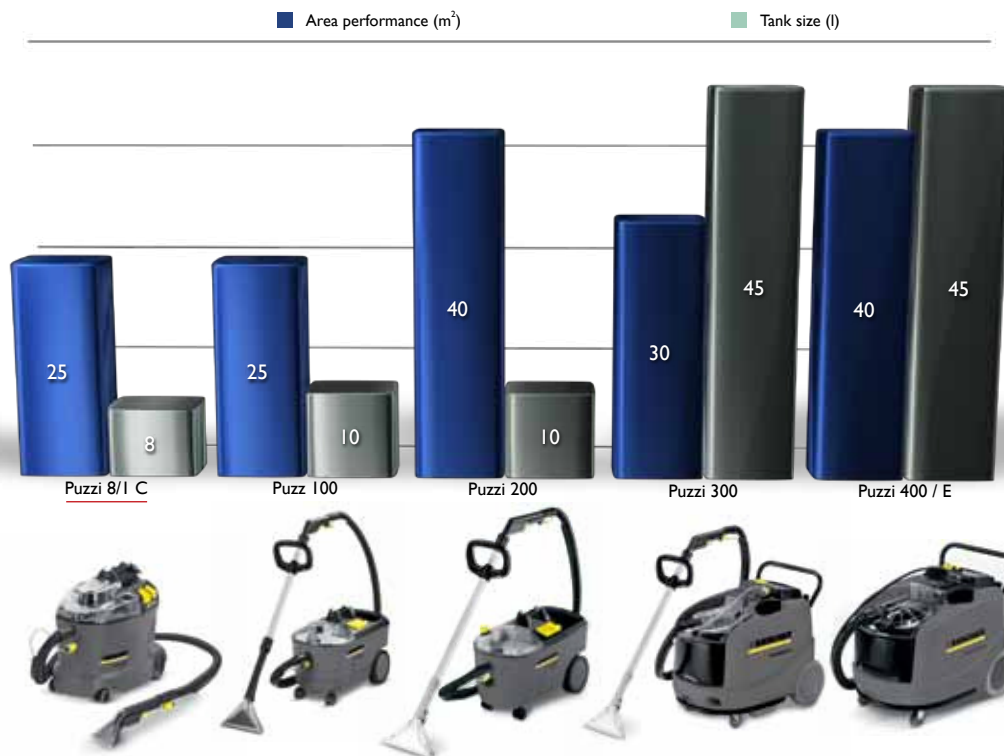

Range Comparison

Kärcher Spray extraction cleaners

Accessories

Standard accessories

6.391-410.0

4.130-116.0

Optional accessories

6.391-411.0

4.130-127.0

6.290-500.0

6.291-388.0

Technical Specification

	Puzzi 8/1 C
Power supply Ph/V/Hz	1/240/50
Max area performance (m²/h)	12 - 18
Air flow rate (l/s)	61
Vacuum (mbar)	23.6
Motor capacity (W)	1380
Spray rate (l/m)	1.0
Cable length (m)	7.5
Clean/Dirty water tank (l)	8/7
Weight (kg)	9.8
Operating noise (dB/A)	71
Dimensions (L x W x H) (mm)	530 x 330 x 440
Part Number	1.100-222.0

Tel: + 44 (0)1403 273 444

Unit C, Foundry Close
Horsham, West Sussex.
RH13 5TX.
United Kingdom